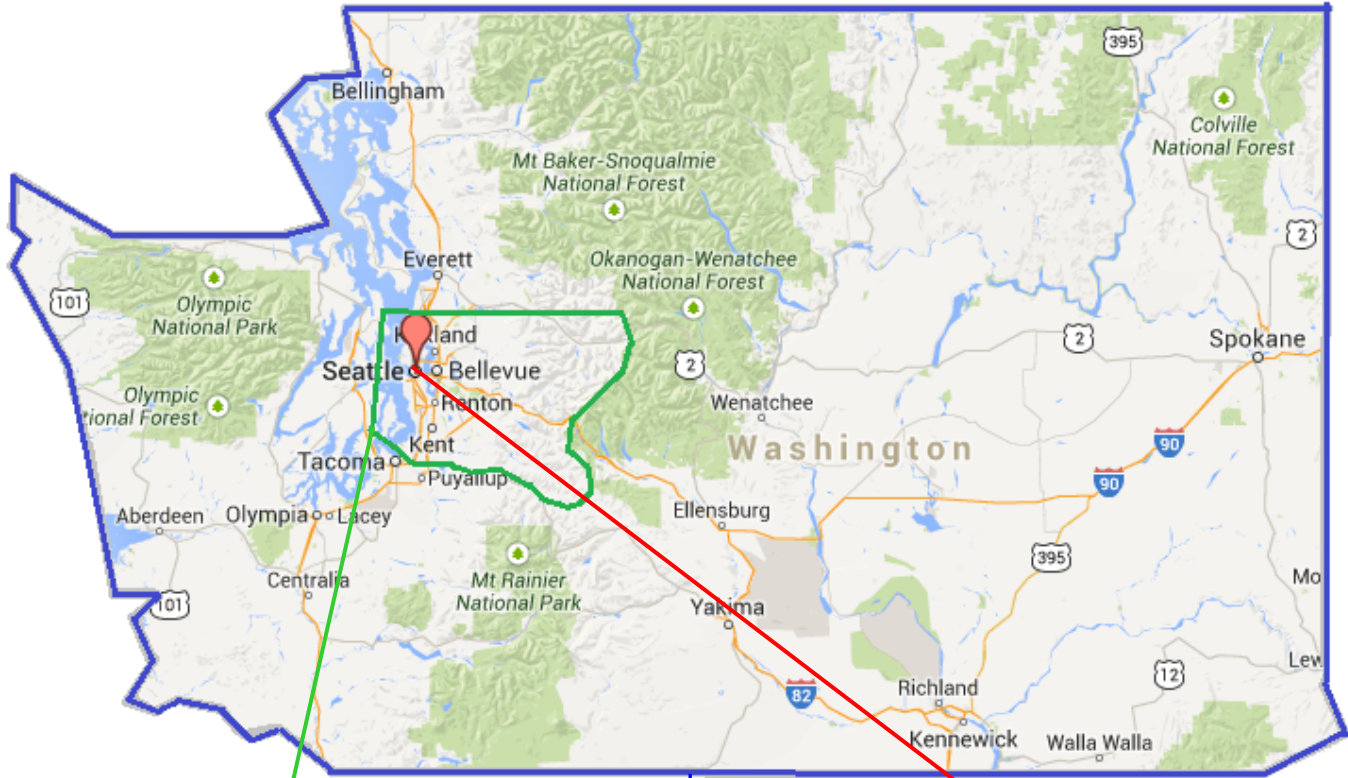

Art Funding Eligibility Map

Geographical Borders for 4Culture, Artist Trust, and Office of Arts & Culture for 2014

King County

Residents

4Culture

101 Prefontaine Pl S
Seattle, WA 98104
206-296-7580
www.4Culture.org
Info@4Culture.org